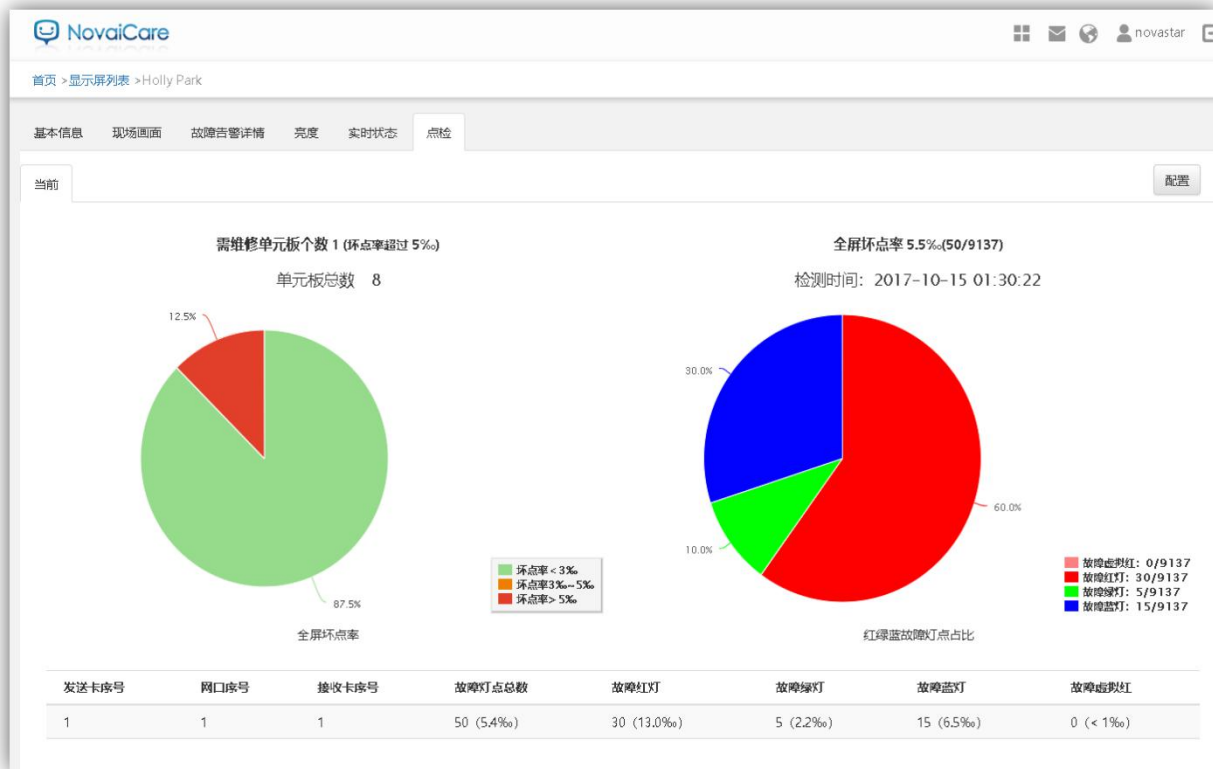

自动点检

自动点检，随时掌握显示效果